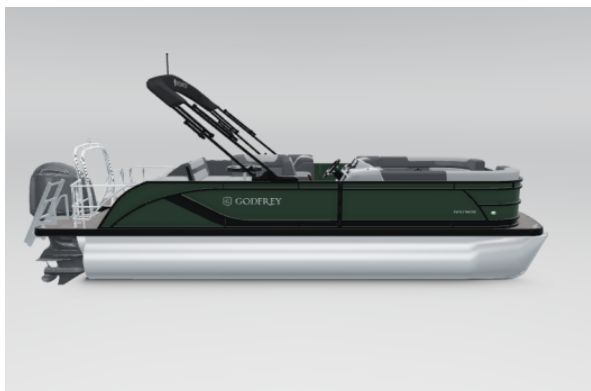

2026 Godfrey SW2286SFL Tripletoon - Sage/Black

Make: Godfrey

HIN: GDY83453E626

Dimensions: 0.00in x 0.00in x 0.00in

Price: ~~\$60,863.00~~ \$49,473.00

Options

- Canopy Frame - Anodized Black
- Canopy - Manual with Protective Boot and Dome Light - Black
- Playpen cover - Black
- Full Lifting Strakes
- Keel Strips - Standard
- Sweetwater Extended Deck
- Transom - 20"
- Tubes - 25" Outer
- Corner Castings - Black
- Graphics - Low Band Black
- Ladder - Black EZ Climb Stern
- Lighting - LED Docking Lights
- Rail Frame Color - Anodized Black
- Rail Skin Smooth - Sage
- Rail Style - Fastback Rails
- Stainless Steel Safety Barrier & Gate
- Stainless Steel Fixed Cleats
- Ultimate Ski Tow - Black
- Flooring Full - Golden Weave
- Base Vinyl Color - Granite Soft Touch; Soft Touch Base Vinyl, Quilted, with Coordinating Accents
- Captain's chair upgrade; swivel; slider; reclining; fold down arms with 10" fixed pedestal
- No Vinyl Accent Color
- Storage; Toy Box
- Table Exchange, Upgrade to Rectangle Table

- Helm station: Anchor Gray Rotohelm, Cooler storage; cup holders; switch panel; speedometer; tachometer & hour meter; fuel gauge; voltmeter; USB-C, 12 volt outlet; horn
- Multi-function GPS Gauges
- Standard Fixed Pedestal
- Steering Wheel - SW / EX
- Steering; Yamaha LD/XD
- Stereo; Clarion Plus, CMM-10 head unit with LCD display; Bluetooth; 4x20W RMS output; (4) non RGB speakers; Gray Grilles
Upgrade for Helm Topper - No MFD
- Windscreen
- Yamaha Pre-rig
- Tube Finish: Standard Clear Finish
- 27" Sport Tube (OB): 25" Outer Tubes with 27" sport tube; Lifting Strakes; Standard motor pan and fuel tank; Heavy Duty Channels.
Blackout Package with Black Stainless Steel Barrier Gates; Black Ultimate Ski Tow, Black Seat Peds, & Black Stainless Steel Barrier Gates. Requires Midnight Package.
Midnight Package: Black Skirting with Bow Extension, Black Aluminum Rub Rail, Black Rails, Black Canopy Frame, Black Corner Caps, Black Ladder